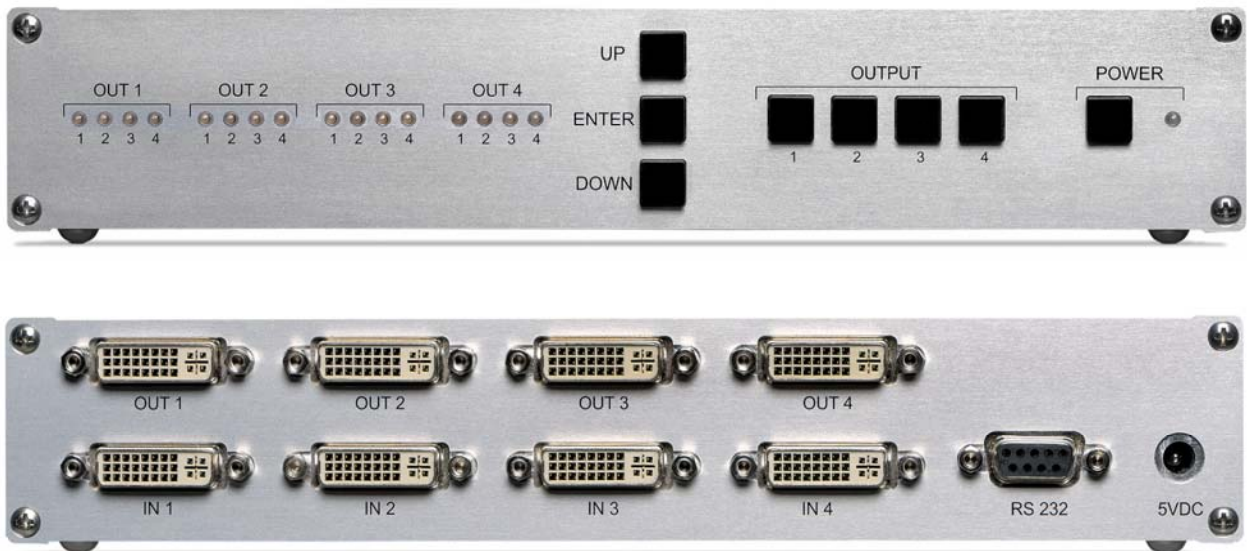

DIGITAL MATRIX 4X4

DIGITAL MATRIX 4X4

Our Digital Matrix 4x4 are high performance, digital matrix switchers for digital video signals.

Up to 4 sources can be routed to 4 outputs. They support resolutions up 1920x1200 or Full HD (1080p) to ensure high quality transmission.

The integrated EDID Management guarantees that content is displayed correctly on the connected devices.

The Matrix can be controlled by the control panel on the front of the unit, as well as by serial interface (RS-232) with other devices.

Inputs	4x DVI-Digital (Single Link) - 24+5 Pin DVI
Outputs	4x DVI-Digital (Single Link) - 24+5 Pin DVI
max. Resolution	Full HD 1920 x 1080p, up to 1920 x 1200
Control	1x RS-232 D-Sub (DB-9), 9-pin
Dimensions	9.64 x 1.97 x 5.9 inch (24,5 x 5 x 15 cm)
Weight	28.7 oz. (815g)
Compatibility	HDMI, DisplayPort I EDID Management
Accessories	Power supply