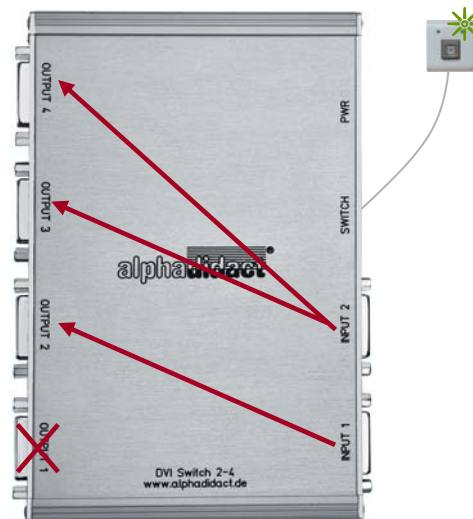

DVI-SWITCH 2-4

VERSION: DM24_A

If transmitted via INPUT 1 monitor must be connected to OUTPUT 2!
If transmitted via INPUT 2 monitor must be connected to OUTPUT 3!

EBS Euchner Büro- und Schulsysteme GmbH
Ernst-Leitz-Str. 3 •
D - 63150 Heusenstamm

Phone: +49 (0)61 04 - 33 13
Fax: +49 (0)61 04 - 17 83
Email: info@ebs-euchner.com
URL: www.ebs-euchner.com