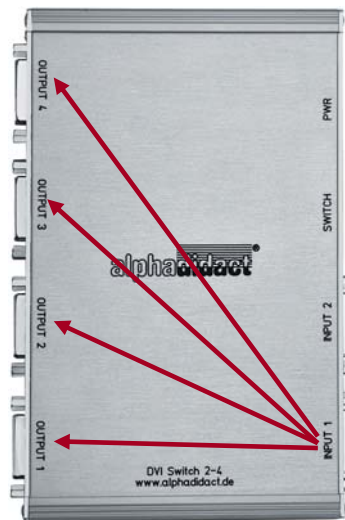

DVI-SWITCH 2-4

VERSION: AUTOMATIC MODE DA24_E

If transmitted via INPUT 1 monitor must be connected to OUTPUT 2!

If transmitted via INPUT 2 monitor must be connected to OUTPUT 3!

Automatic switch responds to INPUT 1.

EBS Euchner Büro- und Schulsysteme GmbH
Ernst-Leitz-Str. 3 •
D - 63150 Heusenstamm

Phone: +49 (0)61 04 - 33 13
Fax: +49 (0)61 04 - 17 83
Email: info@ebs-euchner.com
URL: www.ebs-euchner.com