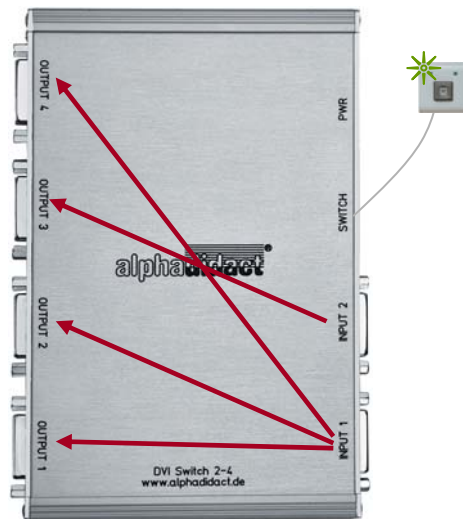

VERSION: DM24_D

If transmitted via INPUT 1 monitor must be connected to OUTPUT 2!
If transmitted via INPUT 2 monitor must be connected to OUTPUT 3!

EBS Euchner Büro- und Schulsysteme GmbH
Ernst-Leitz-Str. 3 •
D - 63150 Heusenstamm