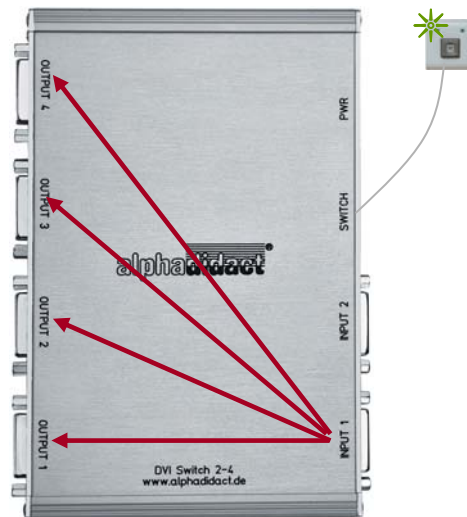

DVI-SWITCH 2-4

VERSION: DM24_C

If transmitted via INPUT 1 monitor must be connected to OUTPUT 2!
If transmitted via INPUT 2 monitor must be connected to OUTPUT 3!

EBS Euchner Büro- und Schulsysteme GmbH
Ernst-Leitz-Str. 3 •
D - 63150 Heusenstamm

Phone: +49 (0)61 04 - 33 13
Fax: +49 (0)61 04 - 17 83
Email: info@ebs-euchner.com
URL: www.ebs-euchner.com