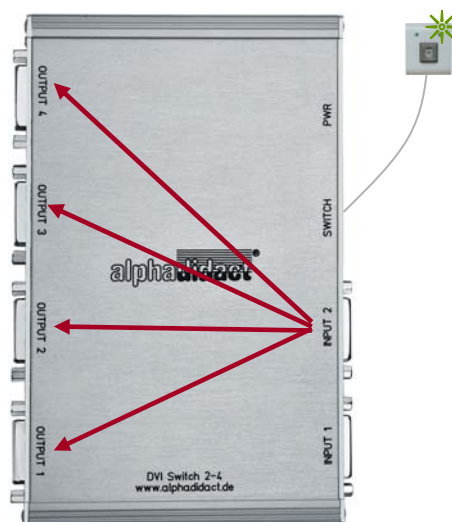

DVI-SWITCH 2-4

VERSION: DM24_E

If transmitted via INPUT 1 monitor must be connected to OUTPUT 2!
If transmitted via INPUT 2 monitor must be connected to OUTPUT 3!

EBS Euchner Büro- und Schulsysteme GmbH
Ernst-Leitz-Str. 3 •
D - 63150 Heusenstamm

Phone: +49 (0)61 04 - 33 13
Fax: +49 (0)61 04 - 17 83
Email: info@ebs-euchner.com
URL: www.ebs-euchner.com