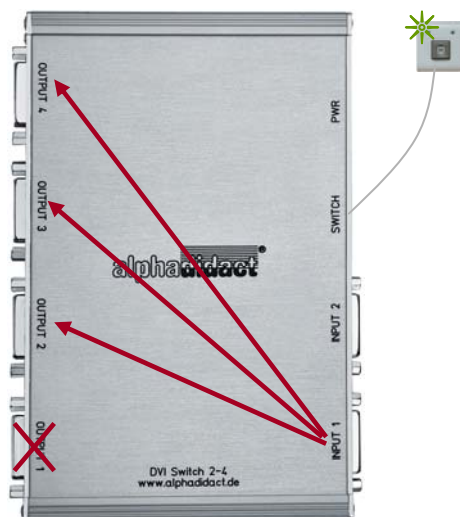

VERSION: DM24_B

If transmitted via INPUT 1 monitor must be connected to OUTPUT 2!
If transmitted via INPUT 2 monitor must be connected to OUTPUT 3!

EBS Euchner Büro- und Schulsysteme GmbH
Ernst-Leitz-Str. 3 •
D - 63150 Heusenstamm