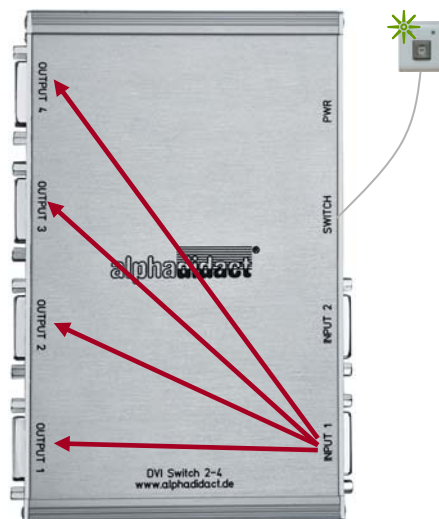

DVI-SWITCH 2-4

VERSION: DM24_E

If transmitted via INPUT 1 monitor must be connected to OUTPUT 2!
If transmitted via INPUT 2 monitor must be connected to OUTPUT 3!

EBS Euchner Büro- und Schulsysteme GmbH
Ernst-Leitz-Str. 3 •
D - 63150 Heusenstamm

Phone: +49 (0)61 04 - 33 13
Fax: +49 (0)61 04 - 17 83
Email: info@ebs-euchner.com
URL: www.ebs-euchner.com