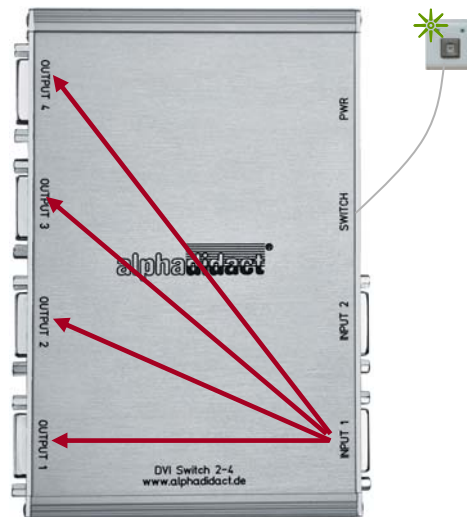

VERSION: DM24_C

If transmitted via INPUT 1 monitor must be connected to OUTPUT 2!
If transmitted via INPUT 2 monitor must be connected to OUTPUT 3!

EBS Euchner Büro- und Schulsysteme GmbH
Ernst-Leitz-Str. 3 •
D - 63150 Heusenstamm