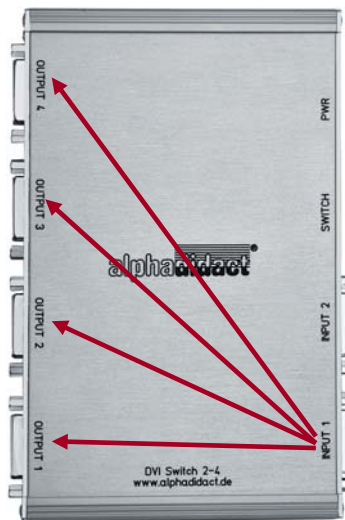

DVI-SWITCH 2-4

VERSION: AUTOMATIC MODE DA24_E

If transmitted via INPUT 1 monitor must be connected to OUTPUT 2!

If transmitted via INPUT 2 monitor must be connected to OUTPUT 3!

Automatic switch responds to INPUT 1.

EBS Euchner Büro- und Schulsysteme GmbH
Ernst-Leitz-Str. 3 •
D - 63150 Heusenstamm

Phone: +49 (0)61 04 - 33 13
Fax: +49 (0)61 04 - 17 83
Email: info@ebs-euchner.com
URL: www.ebs-euchner.com