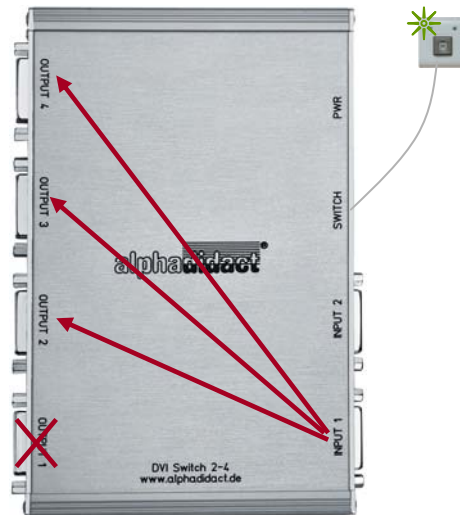

DVI-SWITCH 2-4

VERSION: DM24_B

If transmitted via INPUT 1 monitor must be connected to OUTPUT 2!
If transmitted via INPUT 2 monitor must be connected to OUTPUT 3!

EBS Euchner Büro- und Schulsysteme GmbH
Ernst-Leitz-Str. 3 •
D - 63150 Heusenstamm

Phone: +49 (0)61 04 - 33 13
Fax: +49 (0)61 04 - 17 83
Email: info@ebs-euchner.com
URL: www.ebs-euchner.com