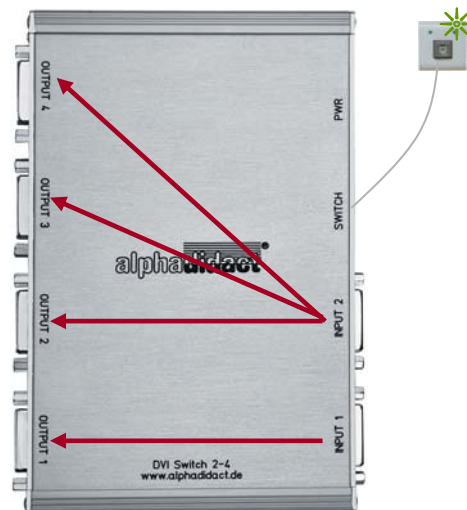

VERSION: DM24_C

If transmitted via INPUT 1 monitor must be connected to OUTPUT 2!
If transmitted via INPUT 2 monitor must be connected to OUTPUT 3!

EBS Euchner Büro- und Schulsysteme GmbH
Ernst-Leitz-Str. 3 •
D - 63150 Heusenstamm