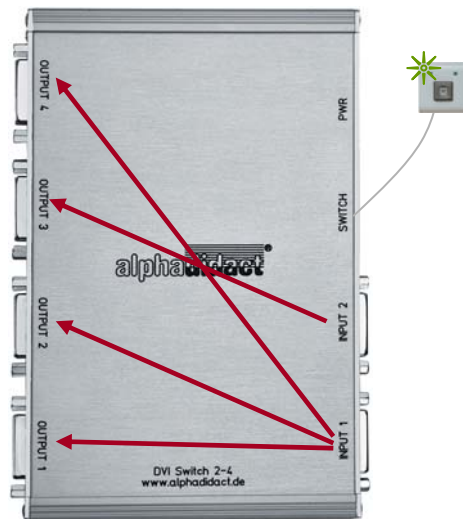

DVI-SWITCH 2-4

VERSION: DM24_D

If transmitted via INPUT 1 monitor must be connected to OUTPUT 2!
If transmitted via INPUT 2 monitor must be connected to OUTPUT 3!

EBS Euchner Büro- und Schulsysteme GmbH
Ernst-Leitz-Str. 3 •
D - 63150 Heusenstamm

Phone: +49 (0)61 04 - 33 13
Fax: +49 (0)61 04 - 17 83
Email: info@ebs-euchner.com
URL: www.ebs-euchner.com