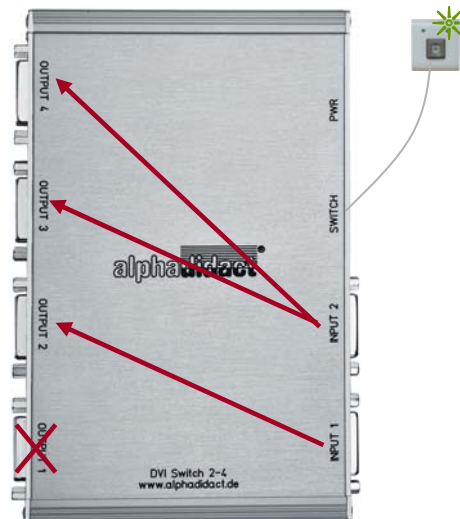

DVI-SWITCH 2-4

VERSION: DM24_B

If transmitted via INPUT 1 monitor must be connected to OUTPUT 2!
If transmitted via INPUT 2 monitor must be connected to OUTPUT 3!

EBS Euchner Büro- und Schulsysteme GmbH
Ernst-Leitz-Str. 3 •
D - 63150 Heusenstamm

Phone: +49 (0)61 04 - 33 13
Fax: +49 (0)61 04 - 17 83
Email: info@ebs-euchner.com
URL: www.ebs-euchner.com