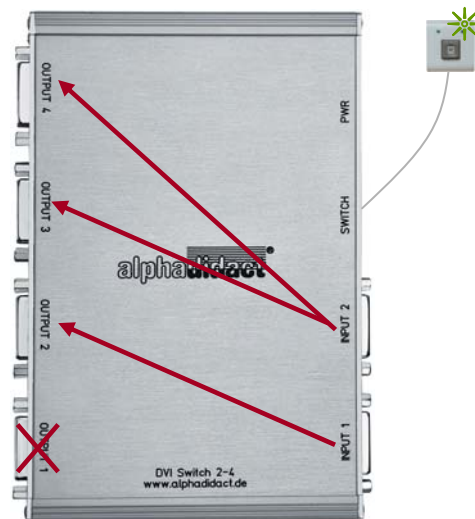

SIGNAL SWITCHERS

Digital signal switch with powerful signal amplification.

The actively driven amplifier outputs ensure ideal signal transmission through long cable runs and high screen resolutions/ frequencies such as Full HD (1920 x 1080), or 1920 x 1200.

VERSION: DM24_A

If transmitted via INPUT 1 monitor must be connected to OUTPUT 2!
If transmitted via INPUT 2 monitor must be connected to OUTPUT 3!

EBS Euchner Büro- und Schulsysteme GmbH
Ernst-Leitz-Str. 3 •
D - 63150 Heusenstamm