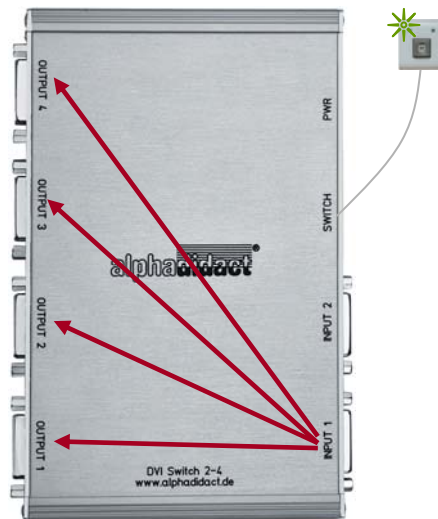

VERSION: DM24_E

If transmitted via INPUT 1 monitor must be connected to OUTPUT 2!
If transmitted via INPUT 2 monitor must be connected to OUTPUT 3!

EBS Euchner Büro- und Schulsysteme GmbH
Ernst-Leitz-Str. 3 •
D - 63150 Heusenstamm