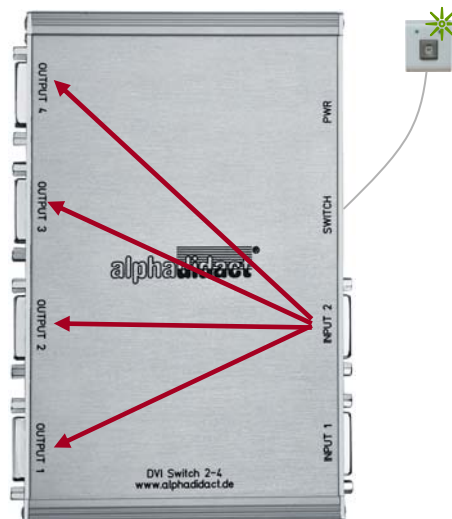

VERSION: DM24_E

If transmitted via INPUT 1 monitor must be connected to OUTPUT 2!
If transmitted via INPUT 2 monitor must be connected to OUTPUT 3!

EBS Euchner Büro- und Schulsysteme GmbH
Ernst-Leitz-Str. 3 •
D - 63150 Heusenstamm